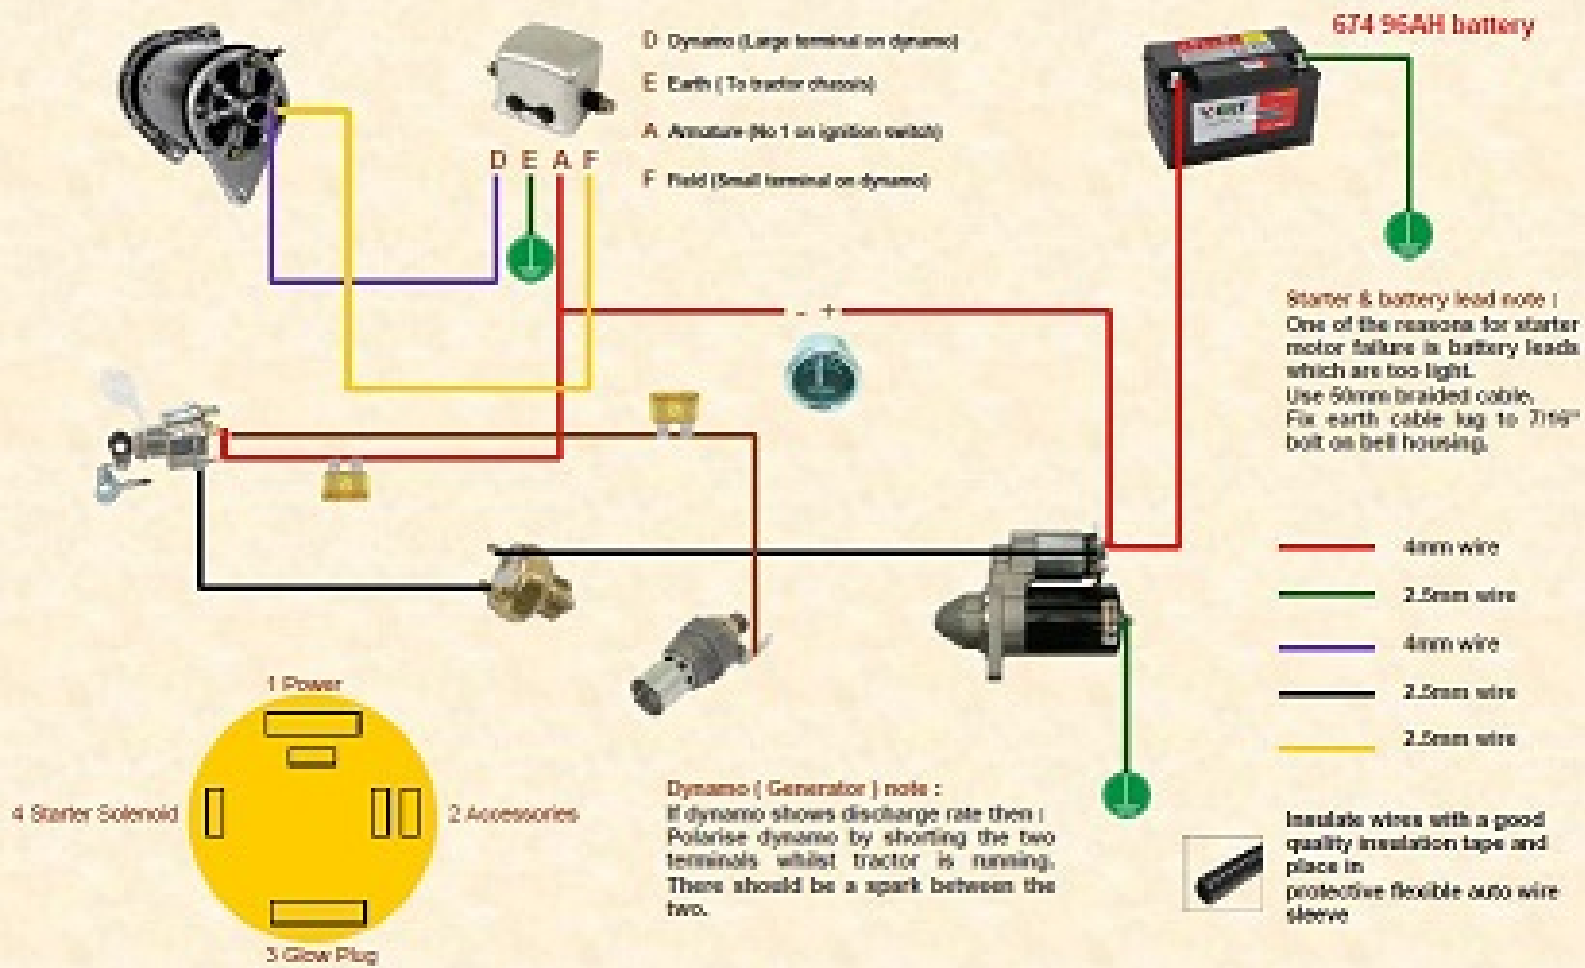

MASSEY FERGUSON WIRING DIAGRAM

Agriline Diesel Massey Ferguson 35 Wiring Diagram
 Diesel 3 Cylinder with dynamo (Generator)

[Download Free PDF Full Version here!](#)

WIRING DIAGRAM MASSEY FERGUSON 35 VINTAGE TRACTOR