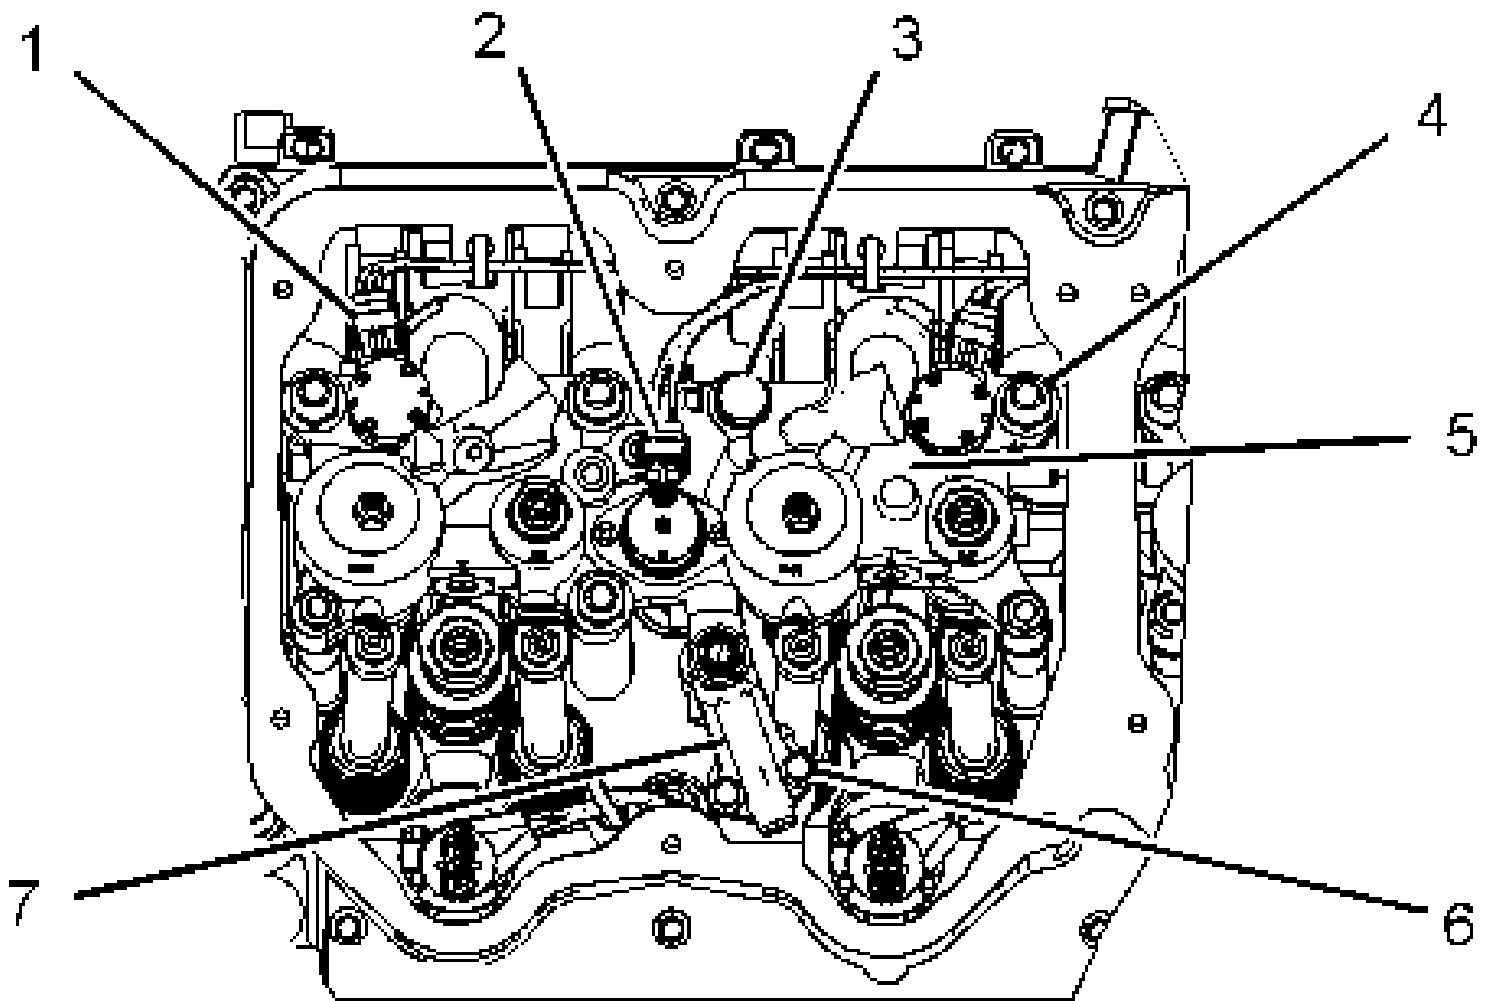

C15 CATERPILLAR ENGINE TORQUE SPECS

[Download Free PDF Full Version here!](#)

C15 CAT ENGINE RQUE SPECS FOR THE HEAD BOLTS ROCKER

C15 cat engine rque specs for the head bolts rocker arm bolts thank you geordie i will not hesitate to contact justanswer in the future sue charleston wv